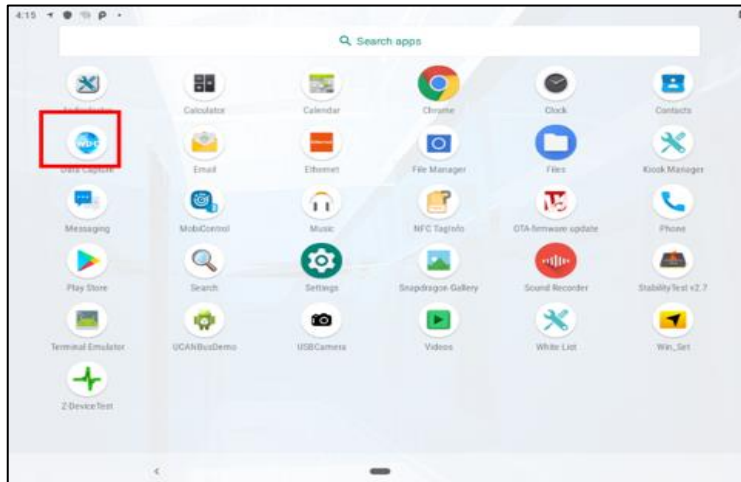

# [Issue Descriptions]: How to Enable WDC on FM10Q (Android)

1. Select WDC App.

2. Or Click WDC notification.

3. Select "Yes" to enable WDC.