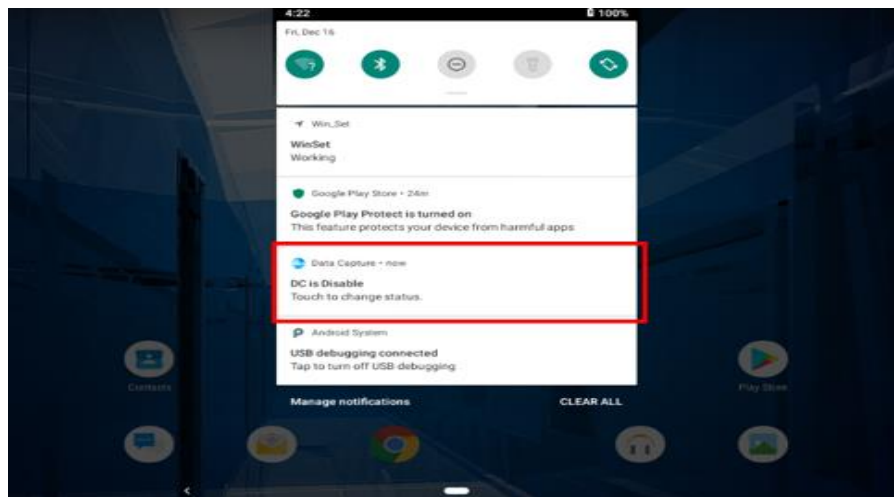

# [Issue Descriptions]: How to Enable WDC on FM10Q (Android)

1. Select WDC App.

2. Or Click WDC notification.

3. Select "Yes" to enable WDC.